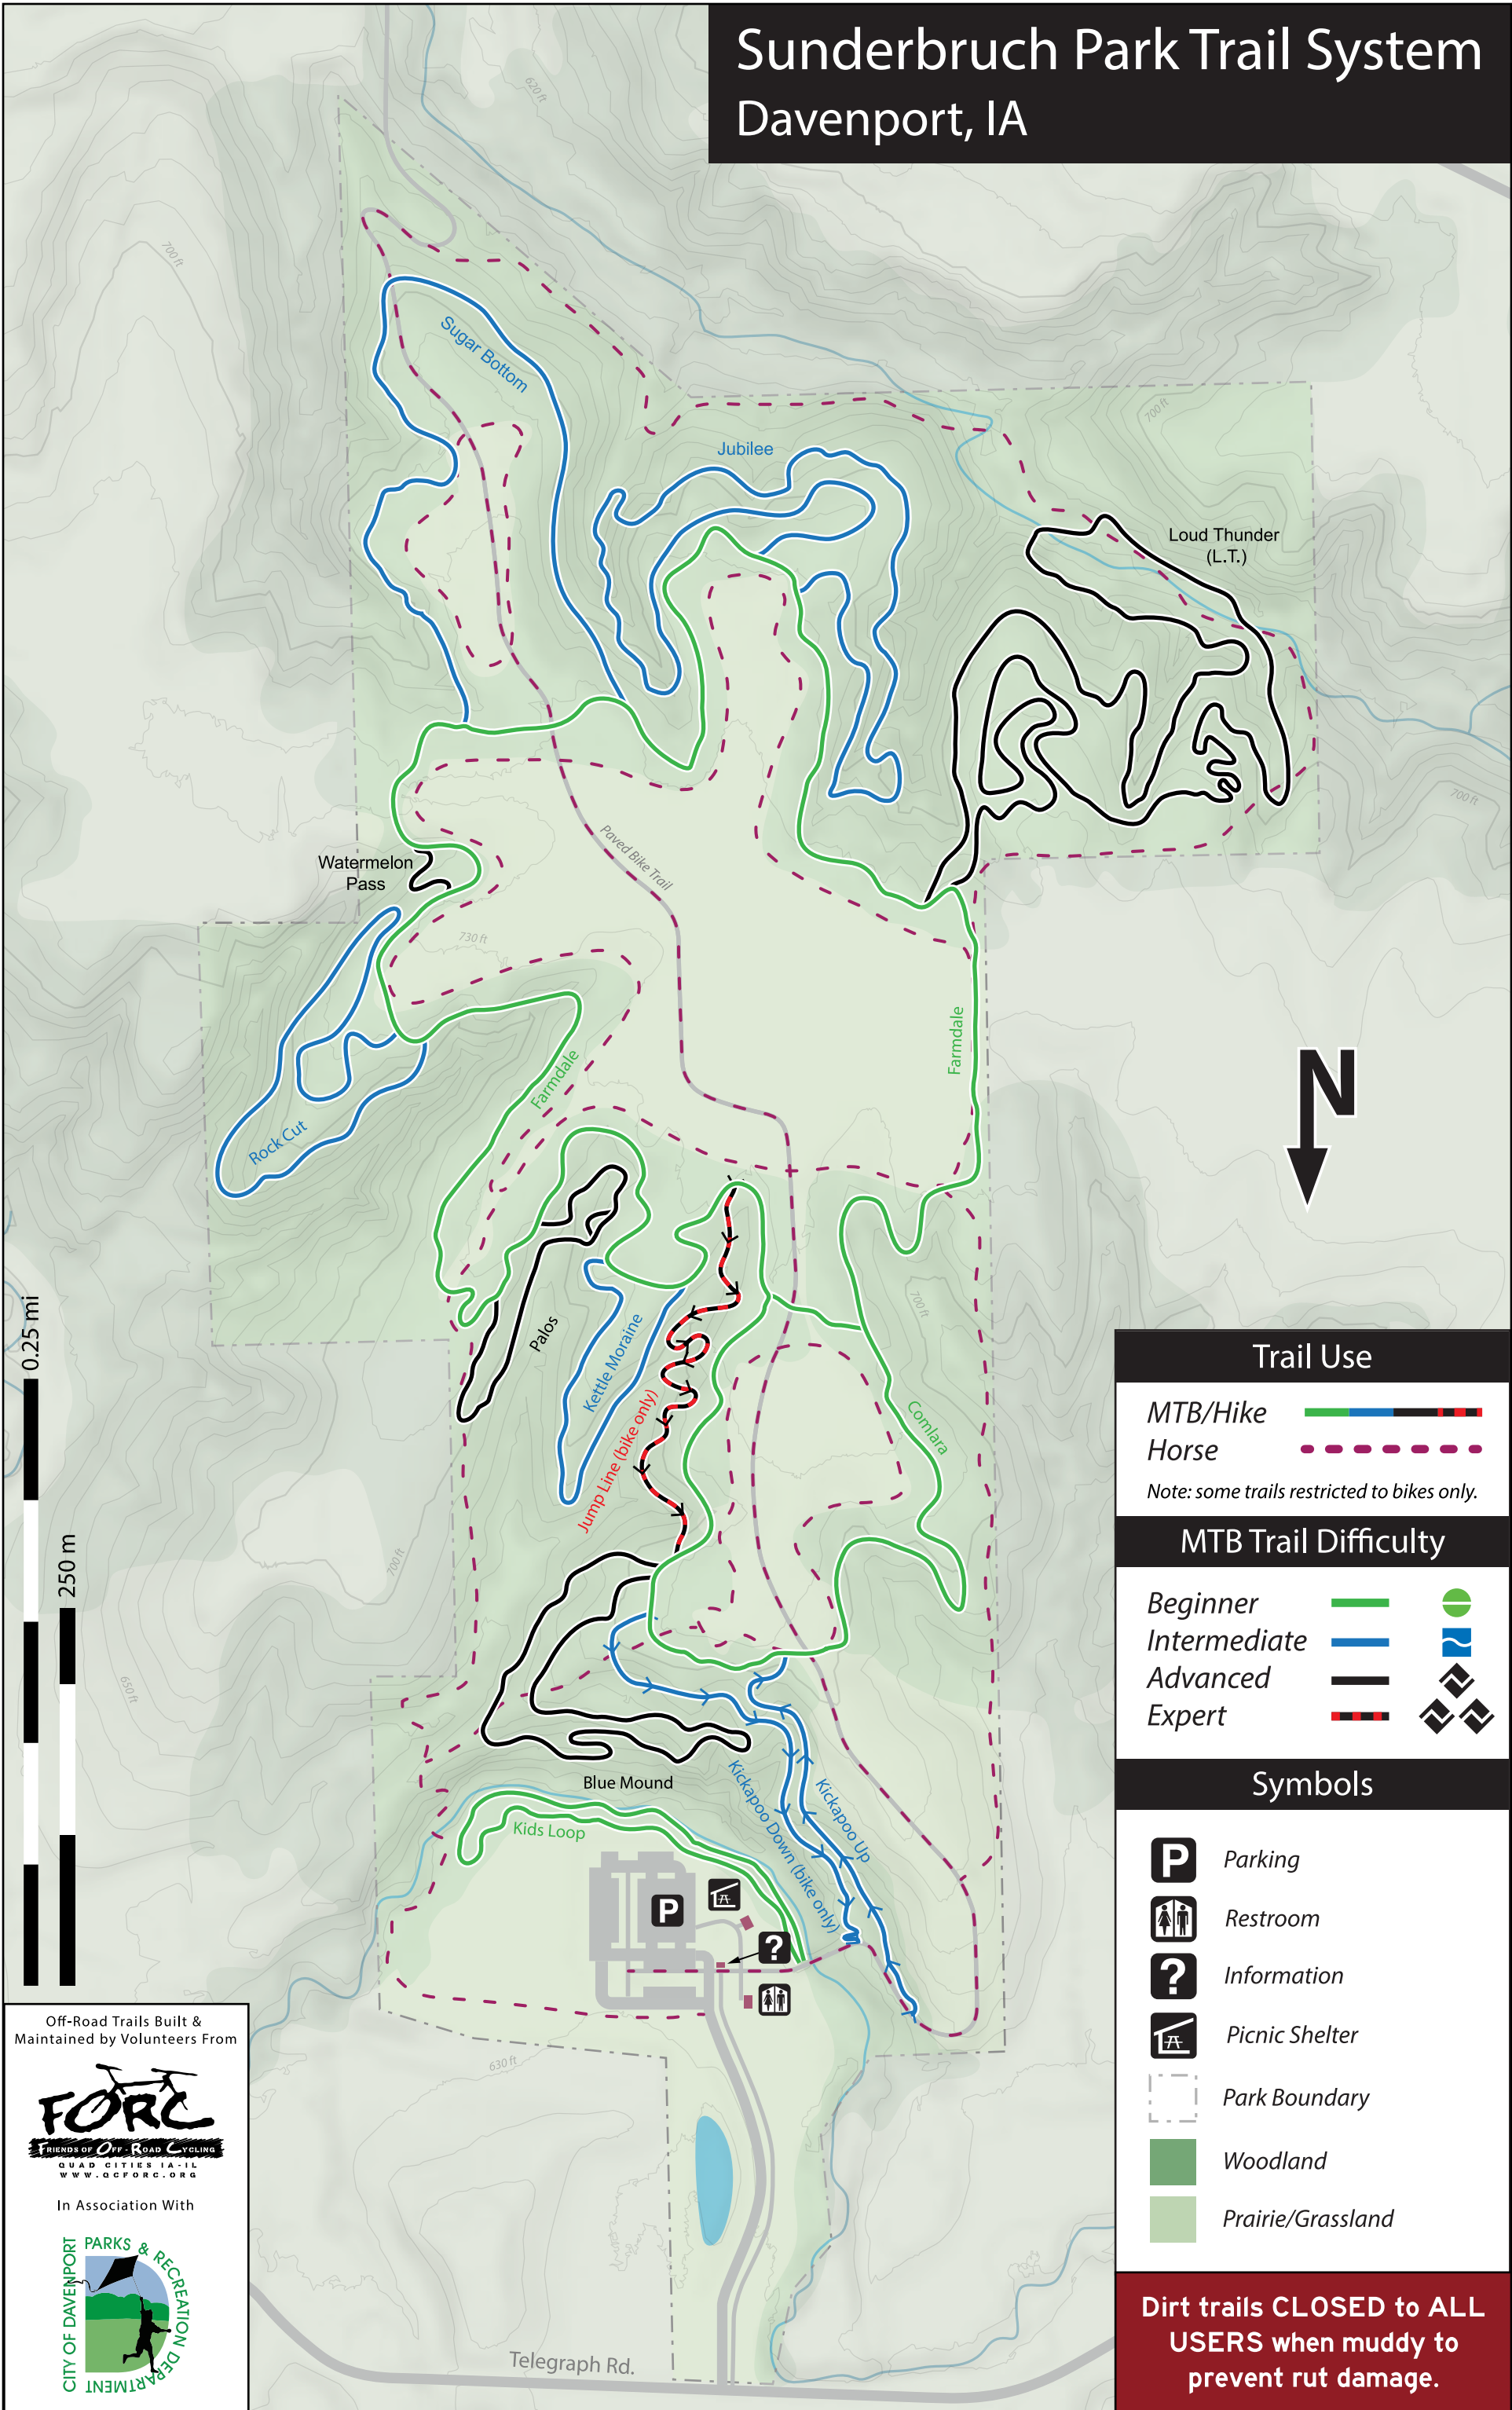

Sunderbruch Park Trail System

Davenport, IA

Trail Use

MTB/Hike

Horse

Note: some trails restricted to bikes only.

MTB Trail Difficulty

Beginner

Intermediate

Advanced

Expert

Symbols

Parking

Restroom

Information

Picnic Shelter

Park Boundary

Woodland

Prairie/Grassland

Dirt trails CLOSED to ALL USERS when muddy to prevent rut damage.

Off-Road Trails Built & Maintained by Volunteers From

FORC
FRIENDS OF OFF-ROAD CYCLING
QUAD CITIES IA-IL
WWW.QCFORC.ORG

In Association With

CITY OF DAVENPORT PARKS & RECREATION DEPARTMENT