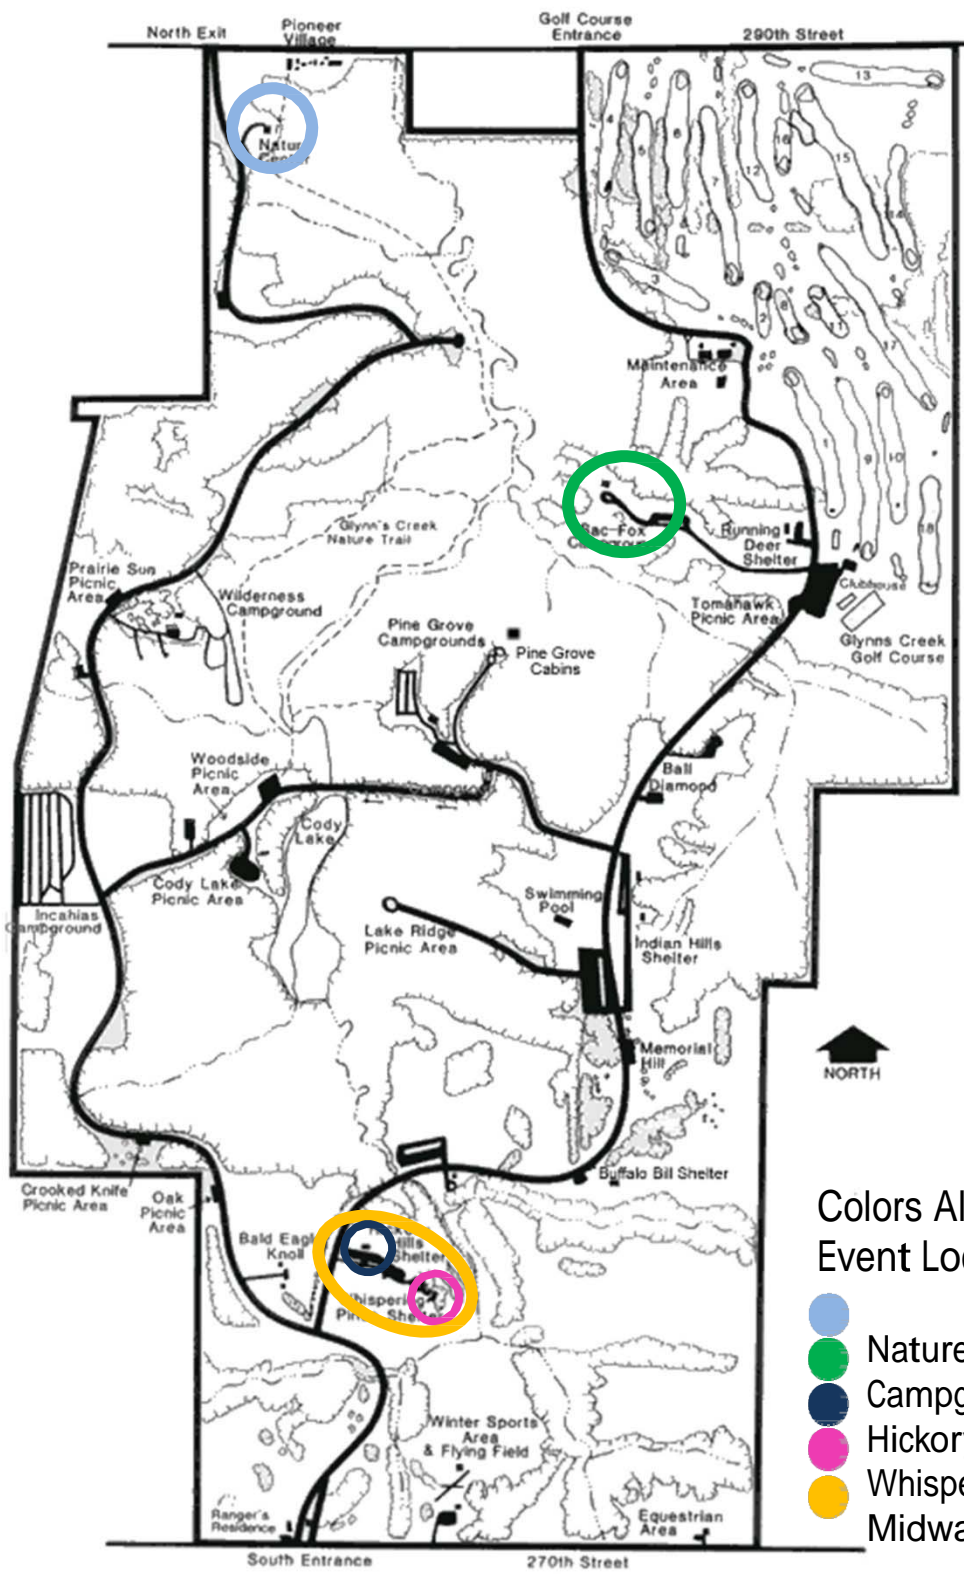

A: Scott County Park – 18850 270th St, Eldridge IA, 52748

B: Sunderbruch Park – 4500 Telegraph Rd, Davenport IA, 52804

C: Sylvan Island – 46th St and 3rd Ave, Moline IL, 61265

D: Illiniwek Park – 836 State Ave, Hampton IL, 61256

Colors Aligned with Scheduled Event Locations:

- Nature Center
- Campground
- Hickory Hills Shelter
- Whispering Pines Shelter
- Midway

↑ To Trails & Sac Fox Campground

Hickory Hills Shelter

Playground

Rest Rooms

Events color coded to map locations