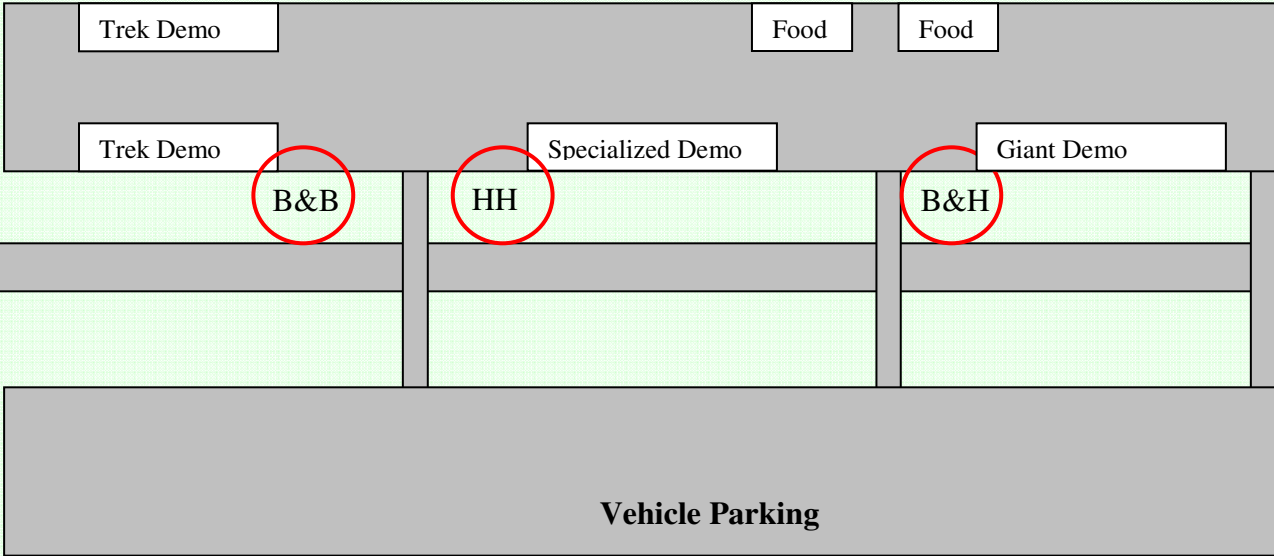

↑ To Trails & Sac Fox Campground

Hickory Hills Shelter

Playground

Rest Rooms

↓ To Nature Center & Park Entrance

Map locations color coded to schedule