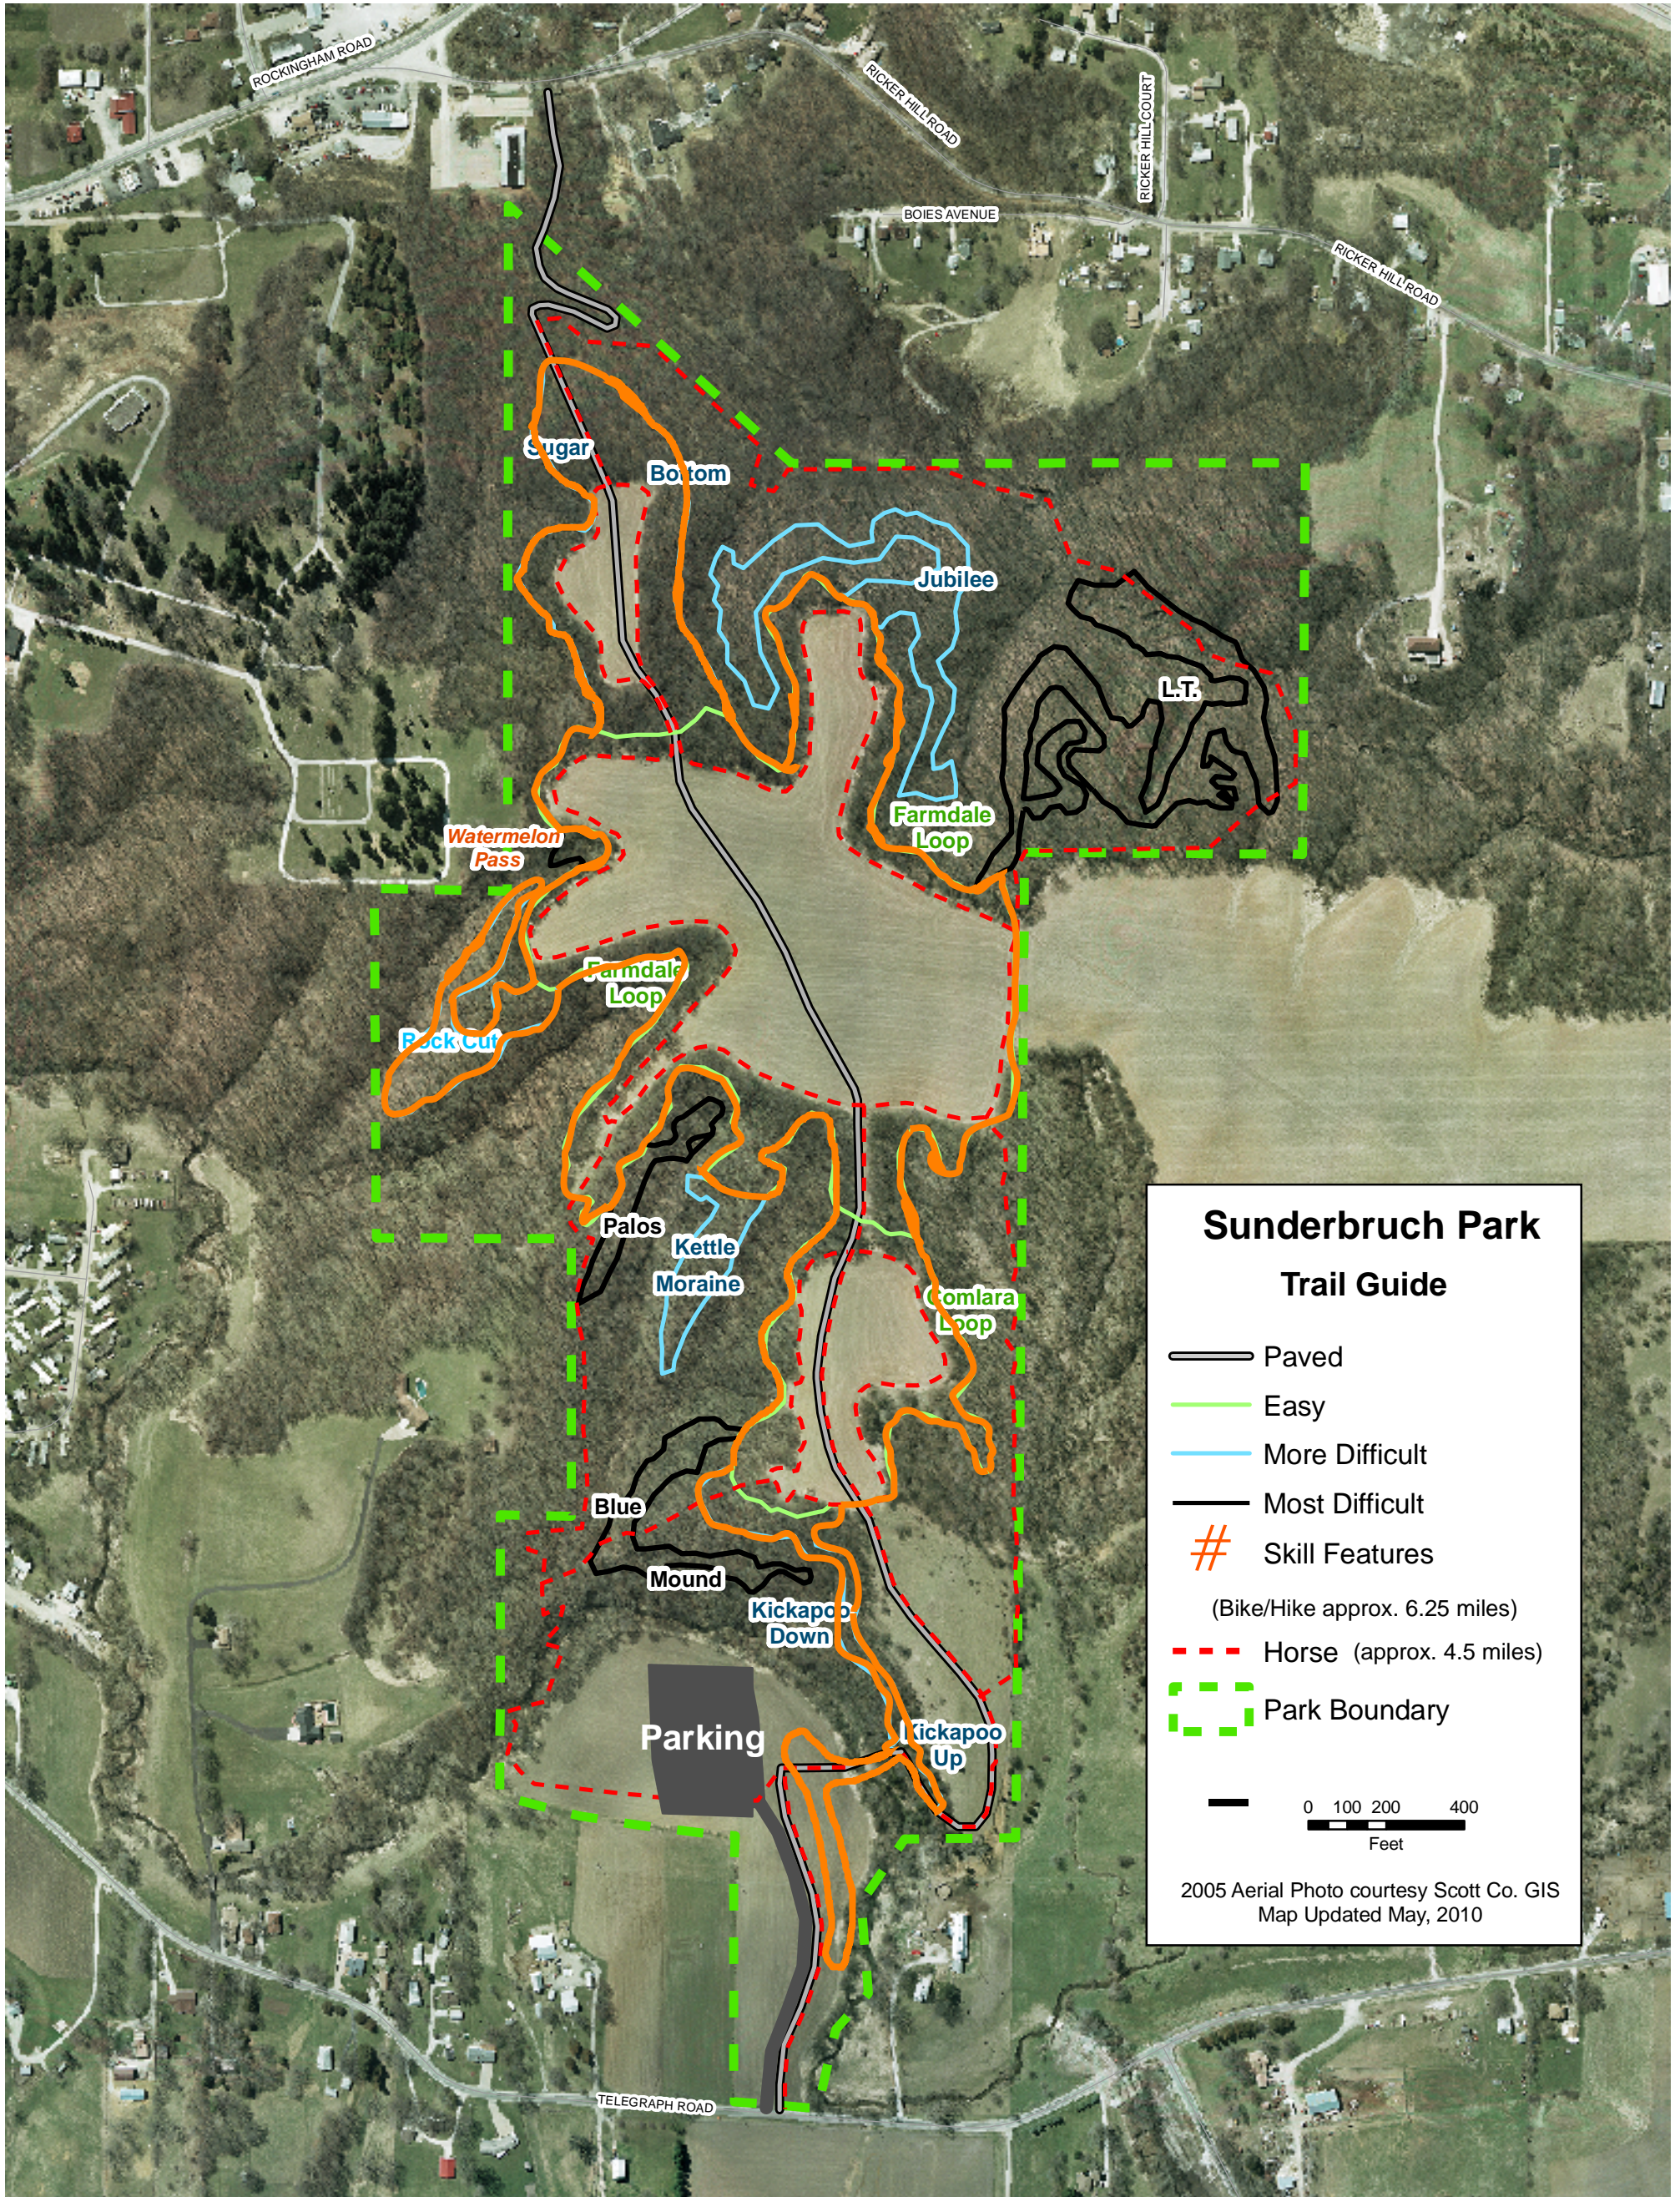

Novice

**Sunderbruch Park
Trail Guide**

- Paved
- Easy
- More Difficult
- Most Difficult
- Skill Features

(Bike/Hike approx. 6.25 miles)

- Horse (approx. 4.5 miles)
- Park Boundary

0 100 200 400
Feet

2005 Aerial Photo courtesy Scott Co. GIS
Map Updated May, 2010